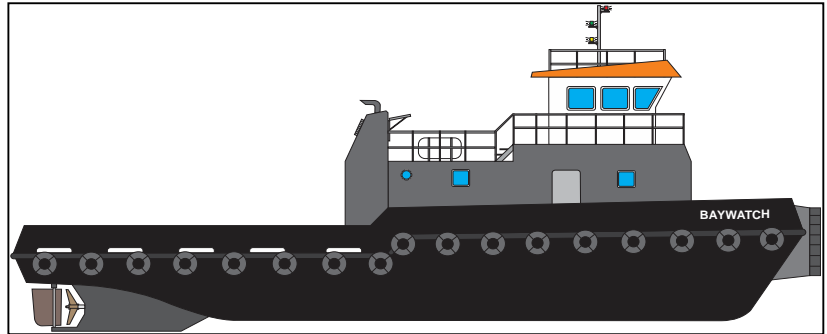

VESSEL PARTICULARS

Ship Name : BAYWATCH
Ship Type : Cargo
Flag : Labuan
Classification : Boat Licence
Registration No: :
Year of Registry :
Port of Registry : Labuan
Year Built : 2018

DIMENSION

Length Overall : 22.00M
Breadth : 5.20 M
Depth : 2.90M
GRT :
NRT :
Draft : 1.4M