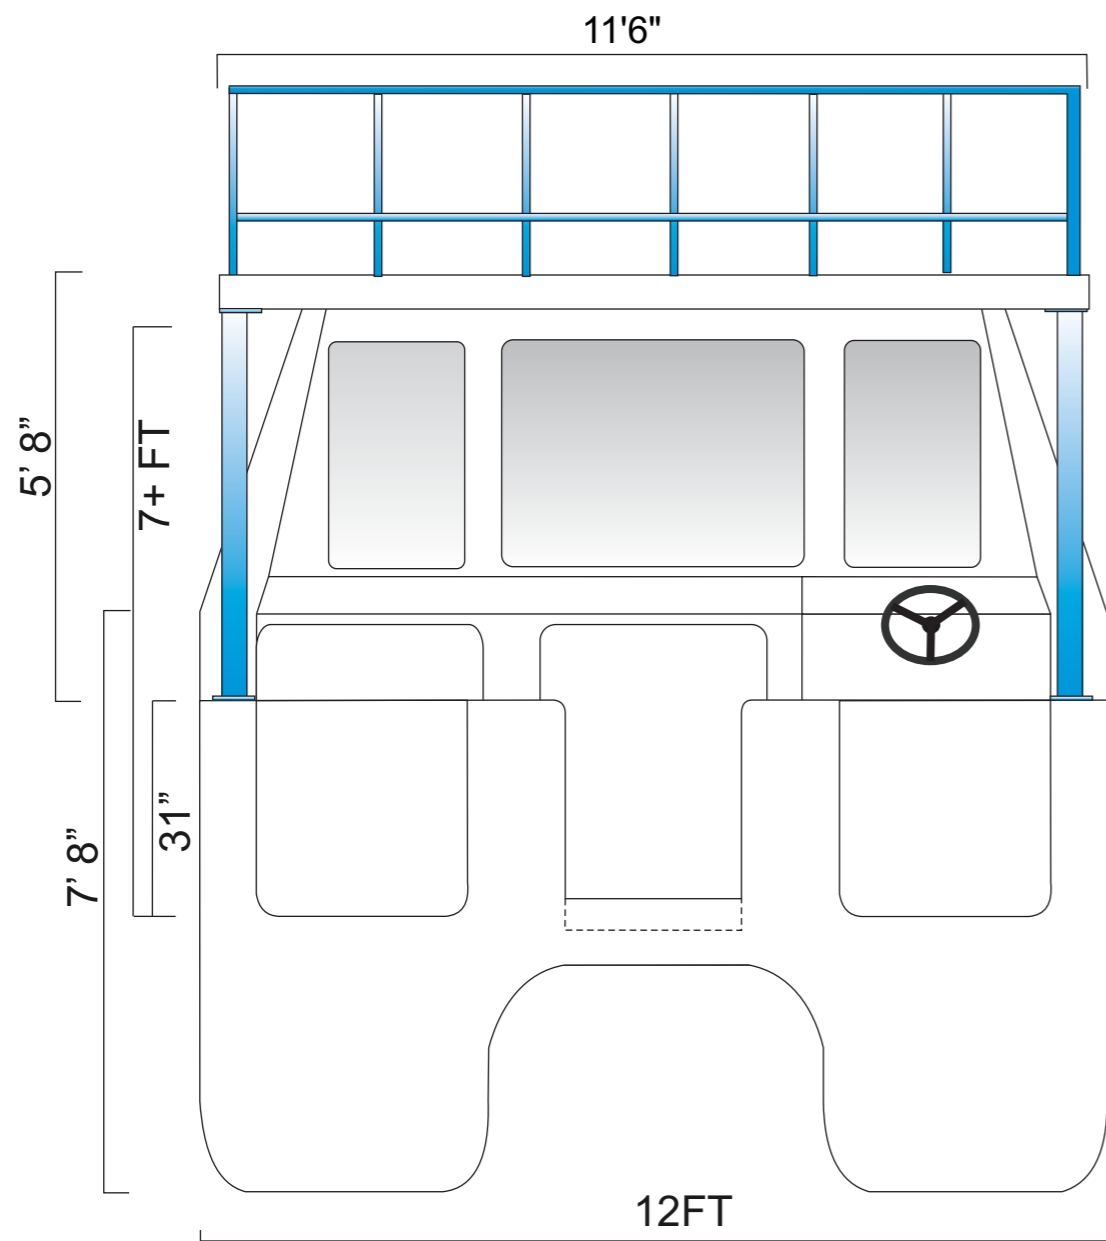

MERMAID 9

 **fred** MARINE WORKBOAT

LOA : 34FT
BREADTH : 12FT
HEADROOM : 5FT 8"
SEATING : CAPTAIN - 1
: PASSENGERS - 20
POWER : Twin Yamaha 250 4-Stroke

Boat License

: JN 6443/2/P
: Permitted for
18 PASSENGERS, 4 CREWS

REAR PLAN

14.5FT

3FT