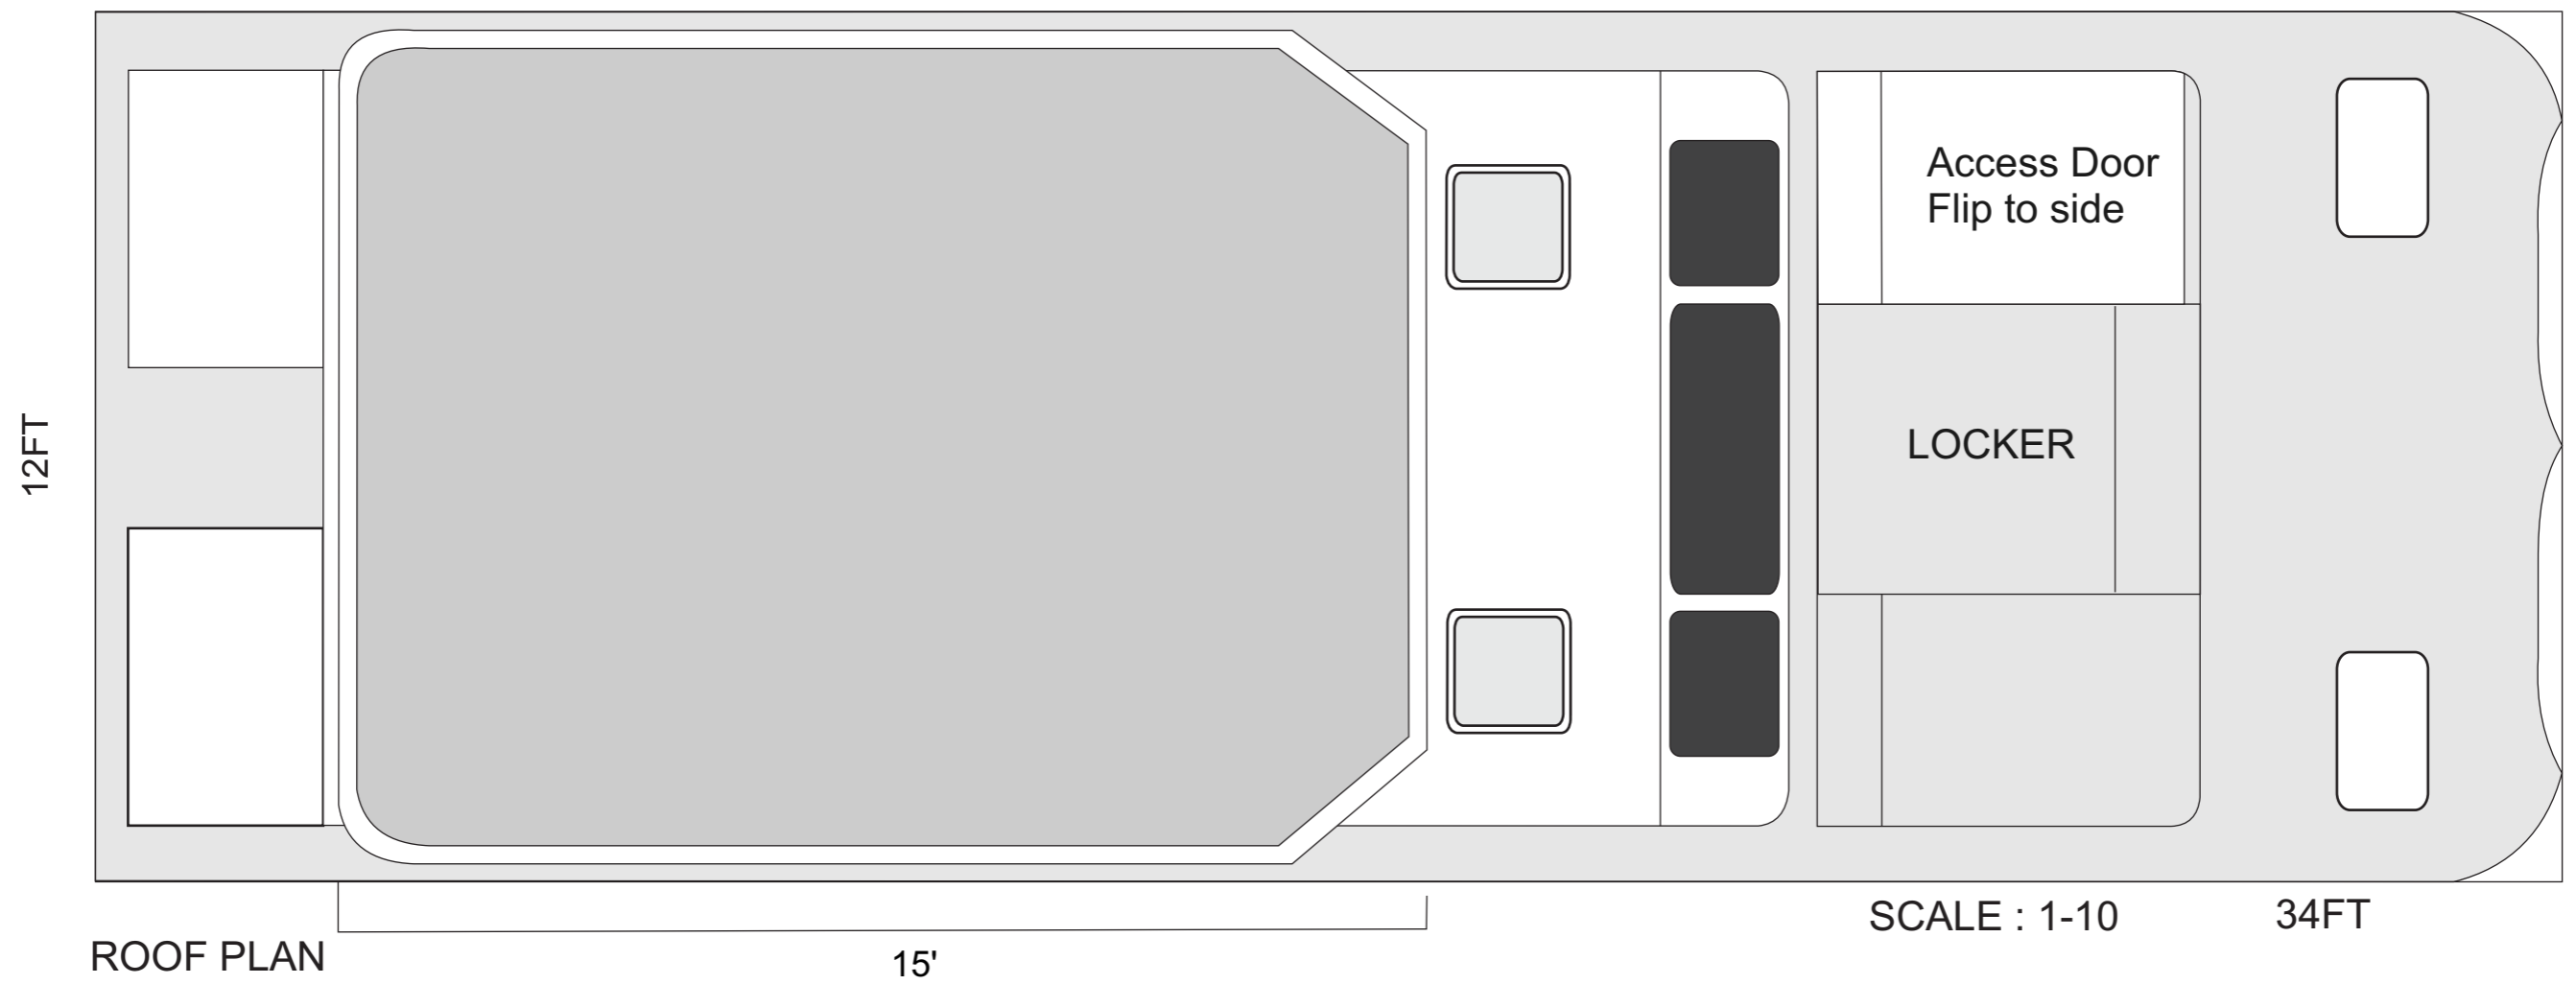

MERMAID 9

 **fred** MARINE WORKBOAT

LOA : 34FT
BREADTH : 12FT
HEADROOM : 5FT 8"
SEATING : CAPTAIN - 1
: PASSENGERS - 20
POWER : Twin Yamaha 250 4-Stroke

Boat License

: JN 6443/2/P
: Permitted for
18 PASSENGERS, 4 CREWS

REAR PLAN

14.5FT

3FT