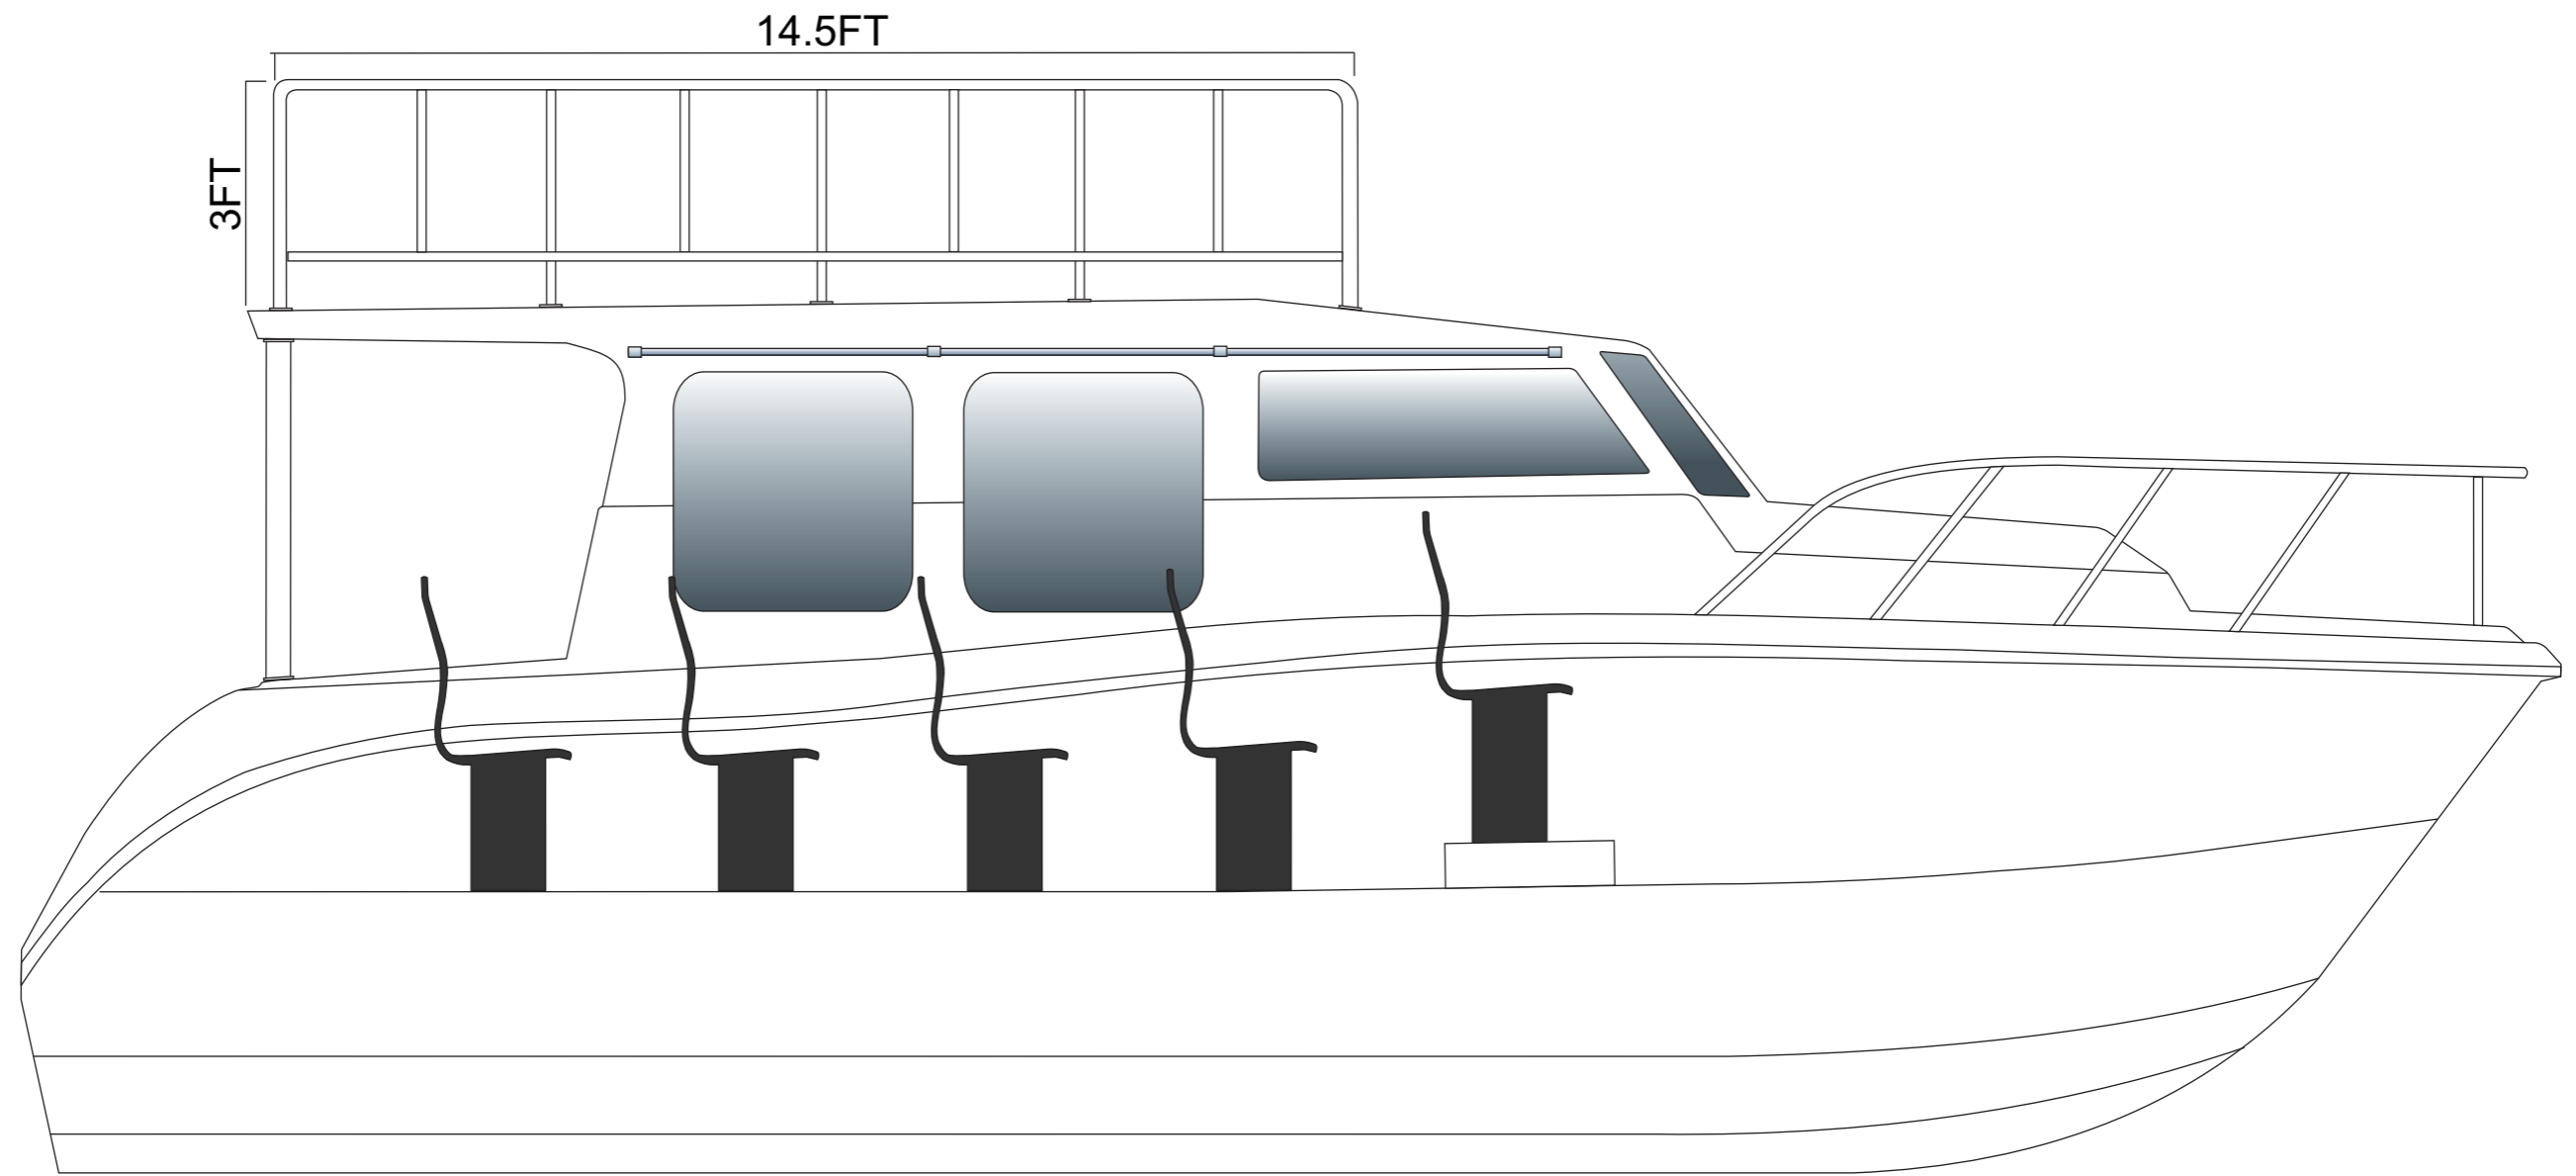

MERMAID 9

 **fred** MARINE WORKBOAT

LOA : 34FT
BREADTH : 12FT
HEADROOM : 5FT 8"
SEATING : CAPTAIN - 1
: PASSENGERS - 20
POWER : Twin Yamaha 250 4-Stroke

Boat License

: JN 6443/2/P
: Permitted for
18 PASSENGERS, 4 CREWS

REAR PLAN

14.5FT

3FT