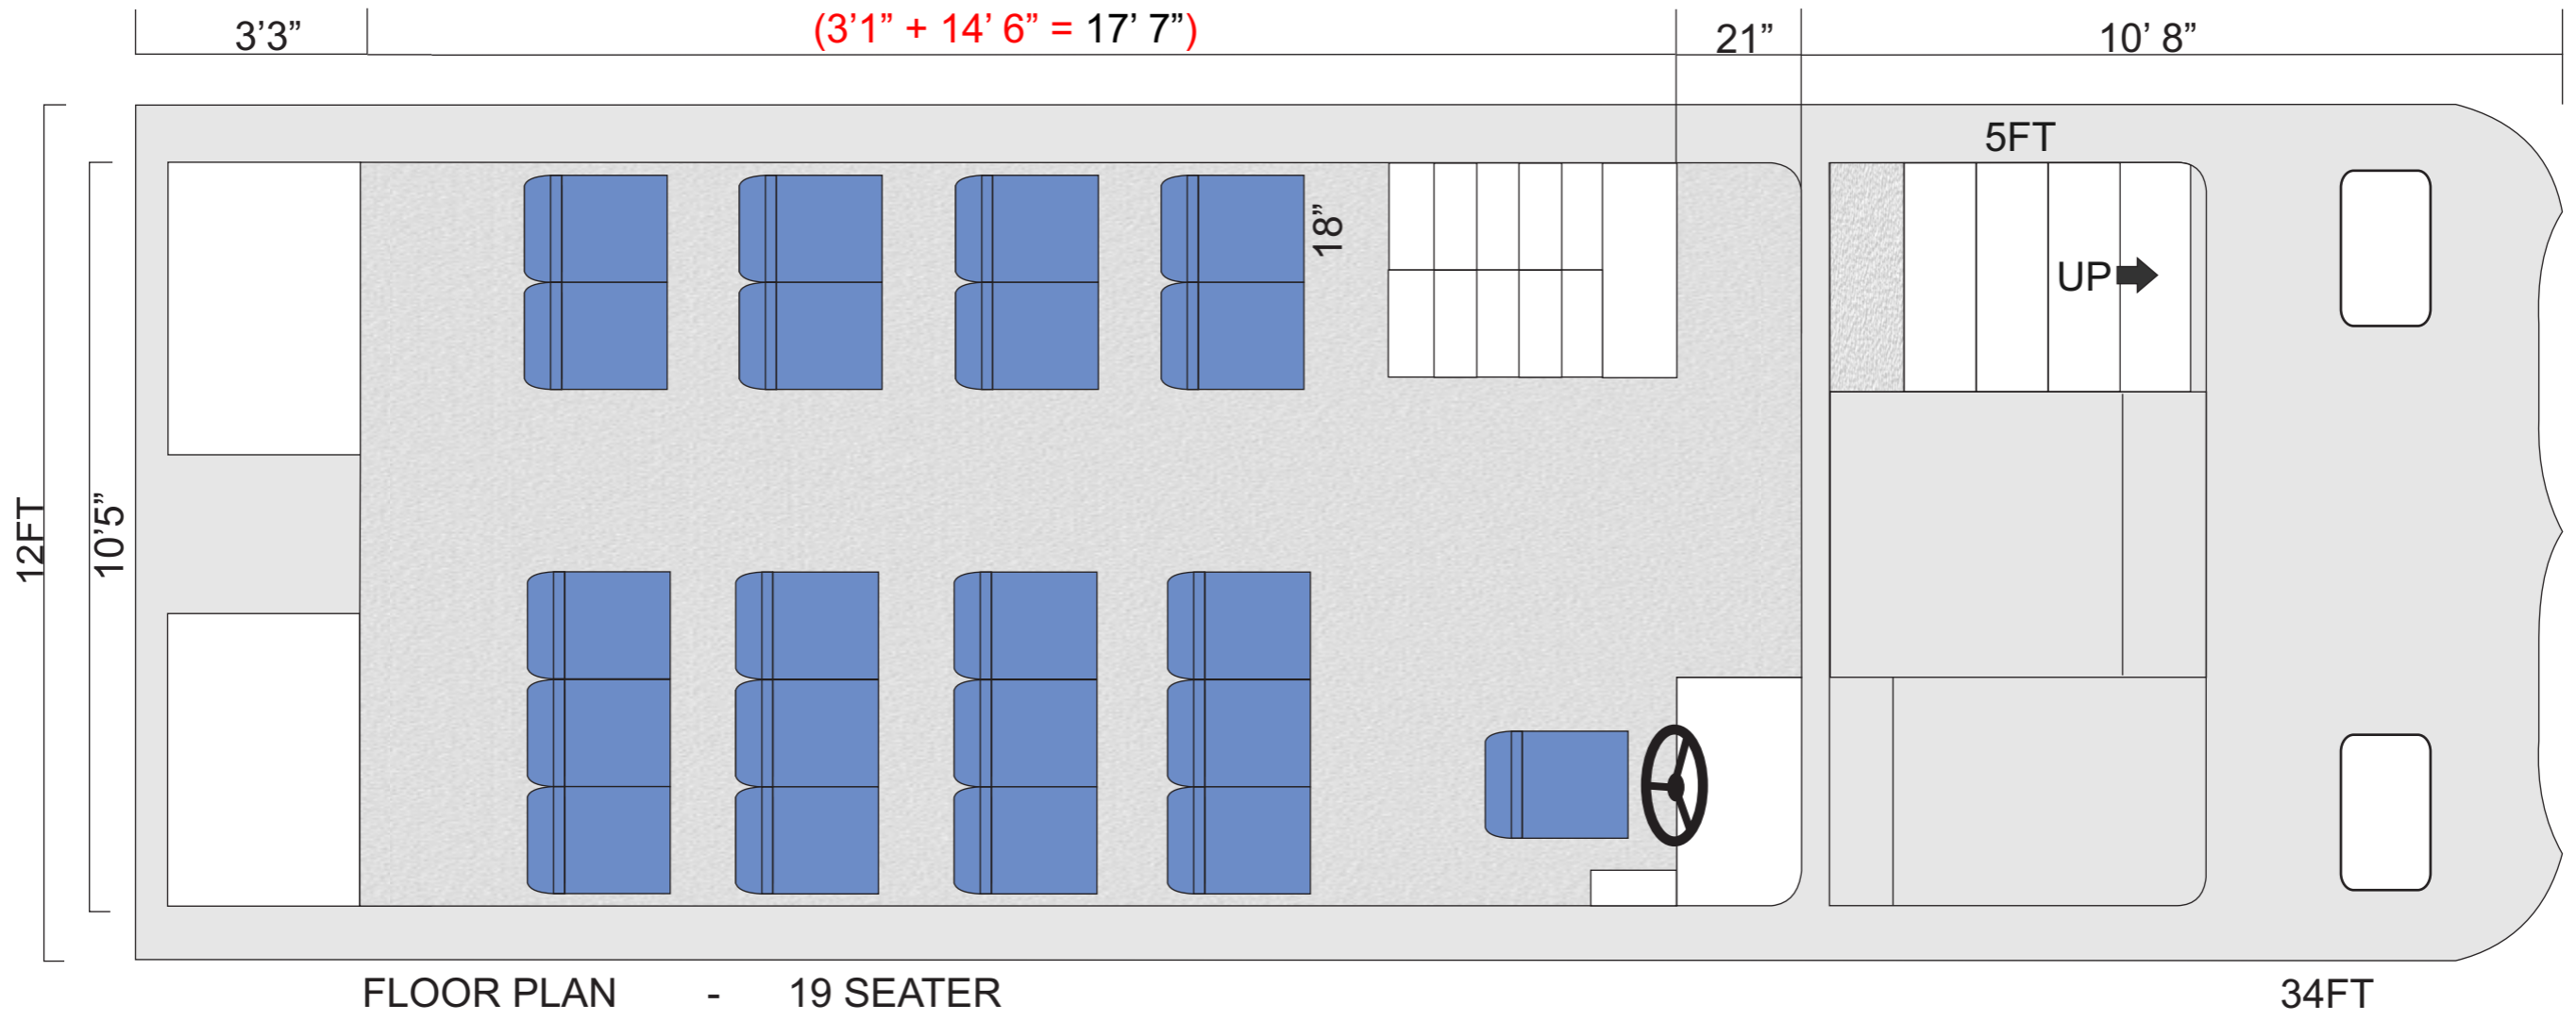

MERMAID 9

 **fred** MARINE WORKBOAT

LOA : 34FT
BREADTH : 12FT
HEADROOM : 5FT 8"
SEATING : CAPTAIN - 1
: PASSENGERS - 20
POWER : Twin Yamaha 250 4-Stroke

Boat License

: JN 6443/2/P
: Permitted for
18 PASSENGERS, 4 CREWS

REAR PLAN

14.5FT

3FT