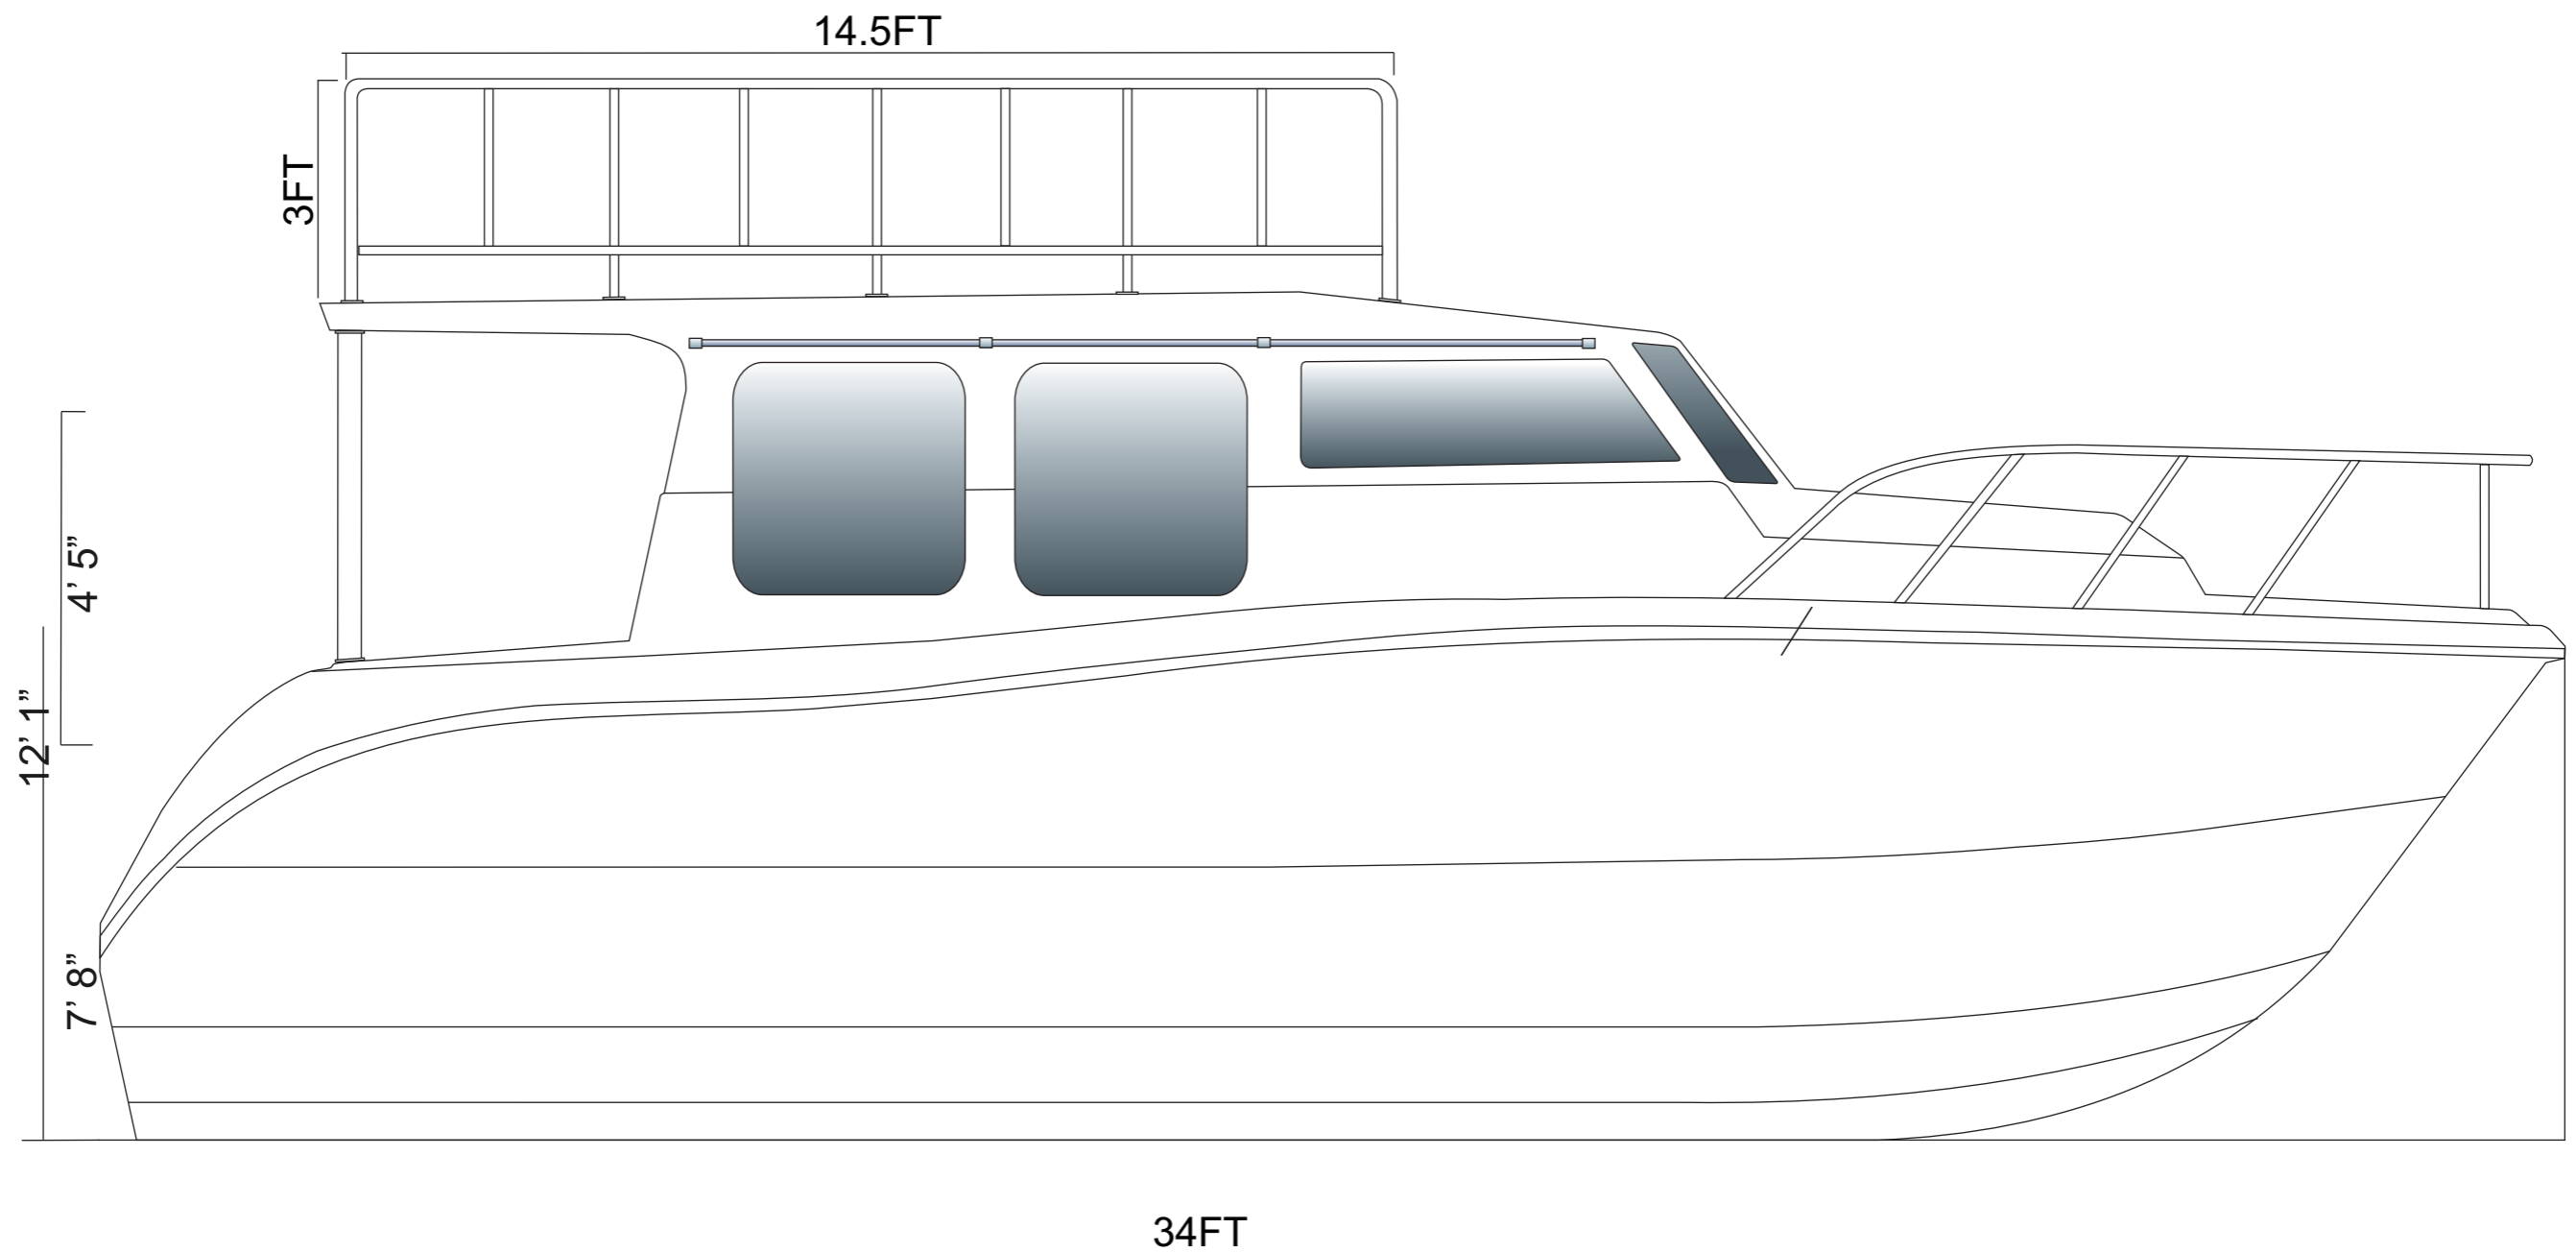

MERMAID 9

 **fred** MARINE WORKBOAT

LOA : 34FT
BREADTH : 12FT
HEADROOM : 5FT 8"
SEATING : CAPTAIN - 1
: PASSENGERS - 20
POWER : Twin Yamaha 250 4-Stroke

Boat License

: JN 6443/2/P
: Permitted for
18 PASSENGERS, 4 CREWS

REAR PLAN

14.5FT

3FT